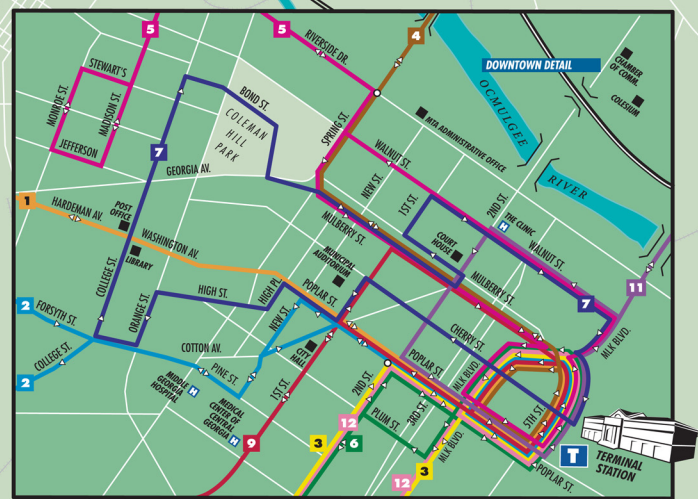

LEGEND

Vineville/Charter Hospital	Westgate/Bloomfield	Route Direction
Bellevue/Lag Cabin	MITS	Timepoint
Bellevue/Zebulon	Macon Mall/Chambers Rd.	Transit Center
West Macon/Thomaston Rd.	East Macon/Kings Park	Point of Interest
North Highland	Houston Ave.	Hospital
Ocmulgee/Tom Hill	Houston Ave./Peach Orchard	Railroad Tracks
Ocmulgee/VA Hospital	Houston Ave./Albert/Peach Orchard	

For more information, call 746-1387

© 2002 Macon Transit Authority