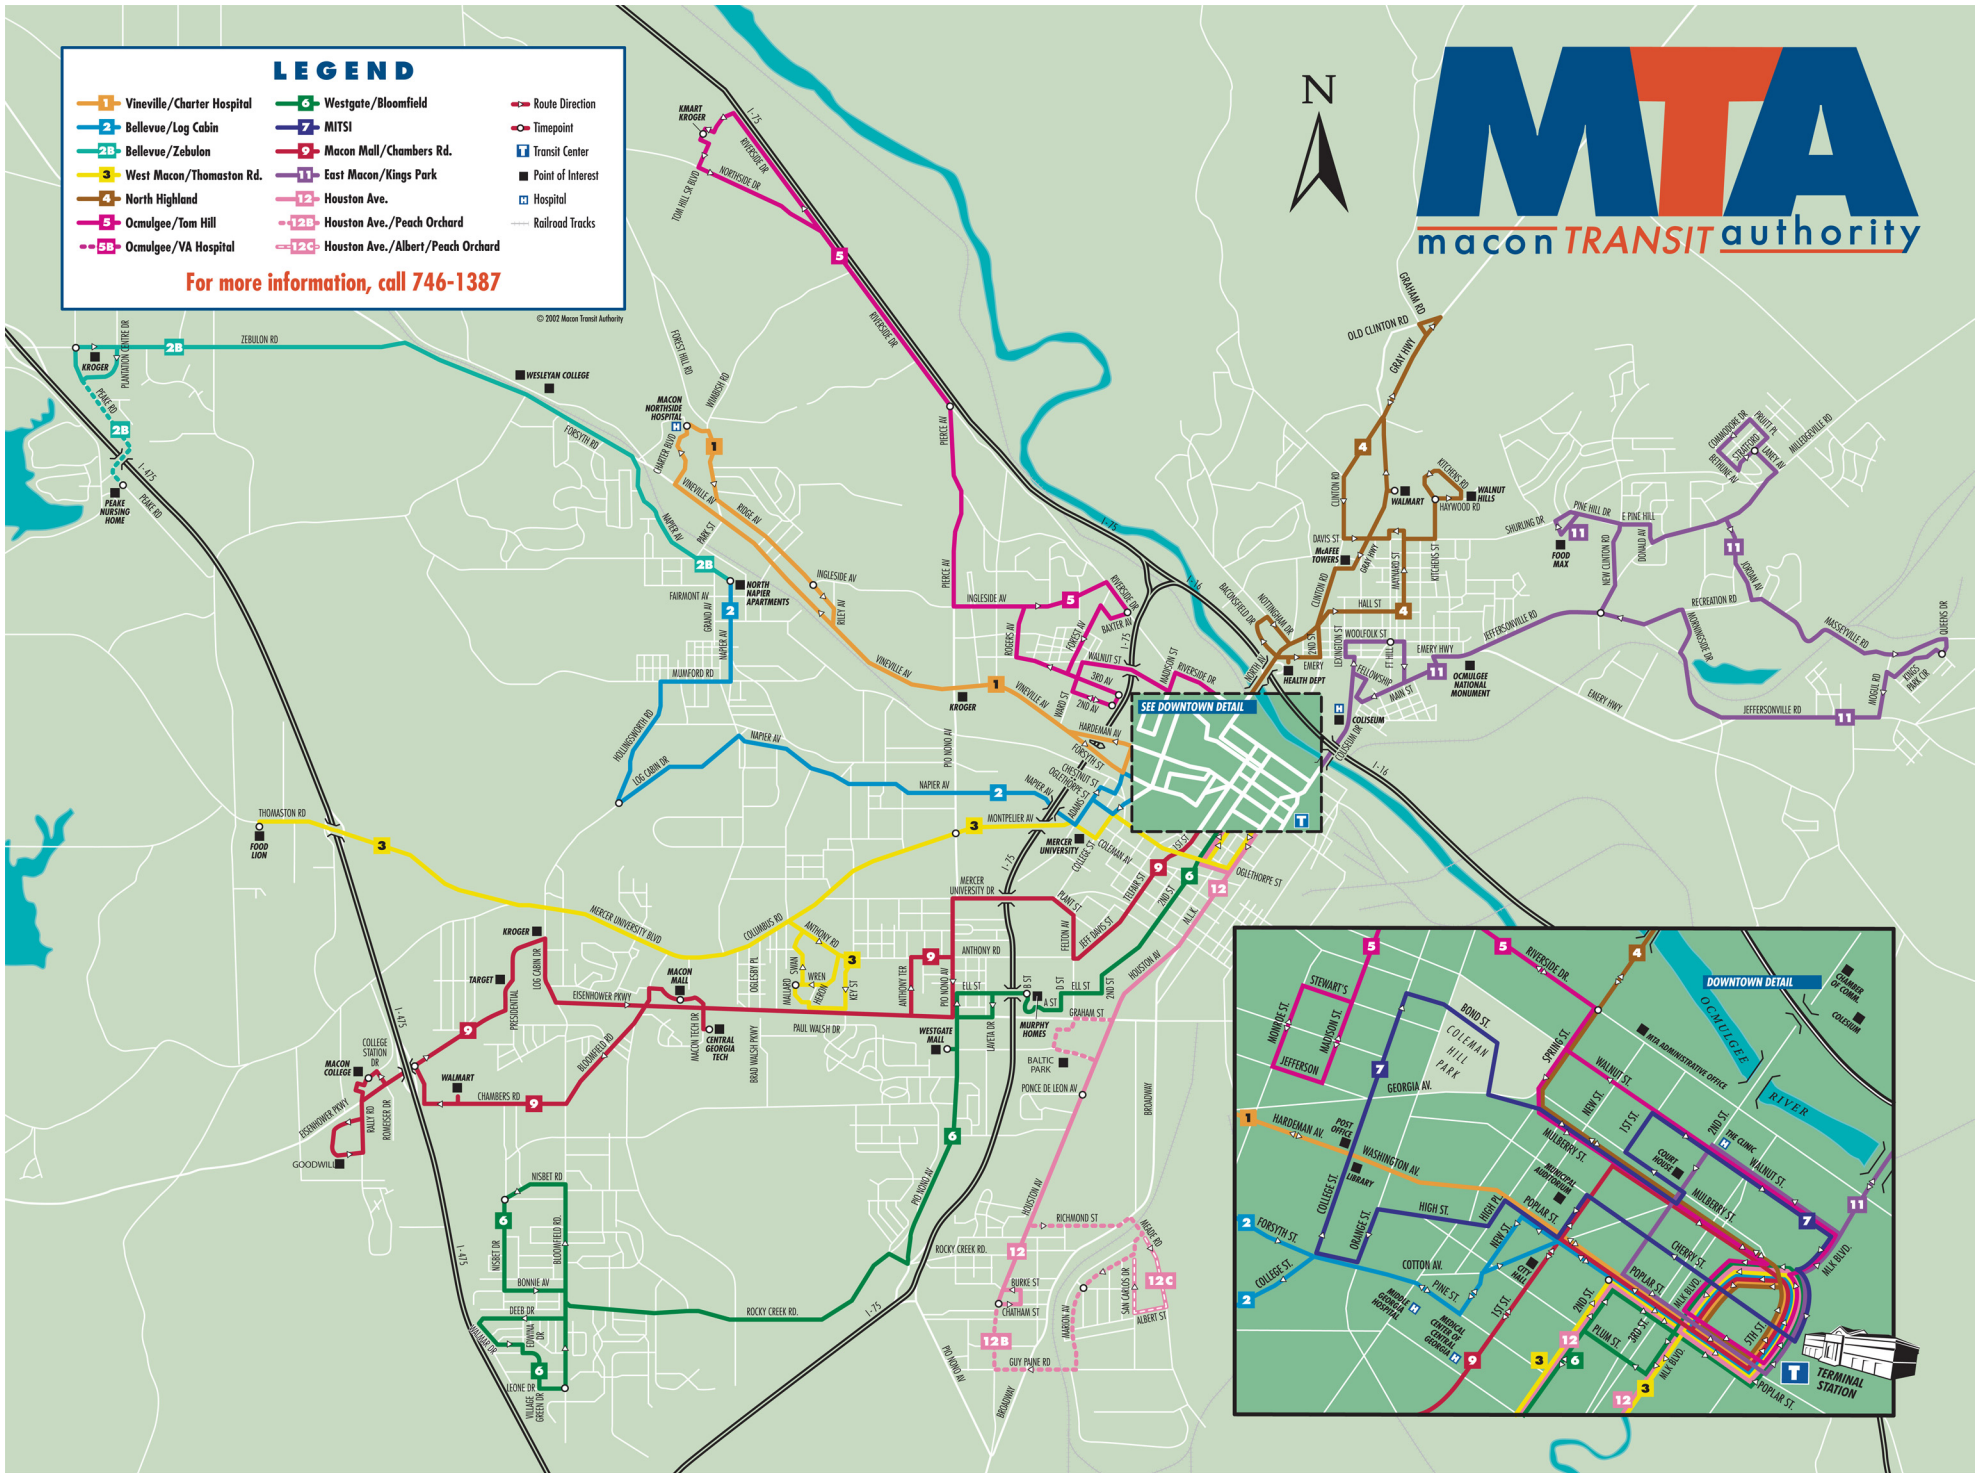

**LEGEND**

Vineville/Charter Hospital	Westgate/Bloomfield	Route Direction
Bellevue/Lag Cabin	MITS	Timepoint
Bellevue/Zebulon	Macon Mall/Chambers Rd.	Transit Center
West Macon/Thomaston Rd.	East Macon/Kings Park	Point of Interest
North Highland	Houston Ave.	Hospital
Ocmulgee/Tom Hill	Houston Ave./Peach Orchard	Railroad Tracks
Ocmulgee/VA Hospital	Houston Ave./Albert/Peach Orchard	

**For more information, call 746-1387**

© 2002 Macon Transit Authority