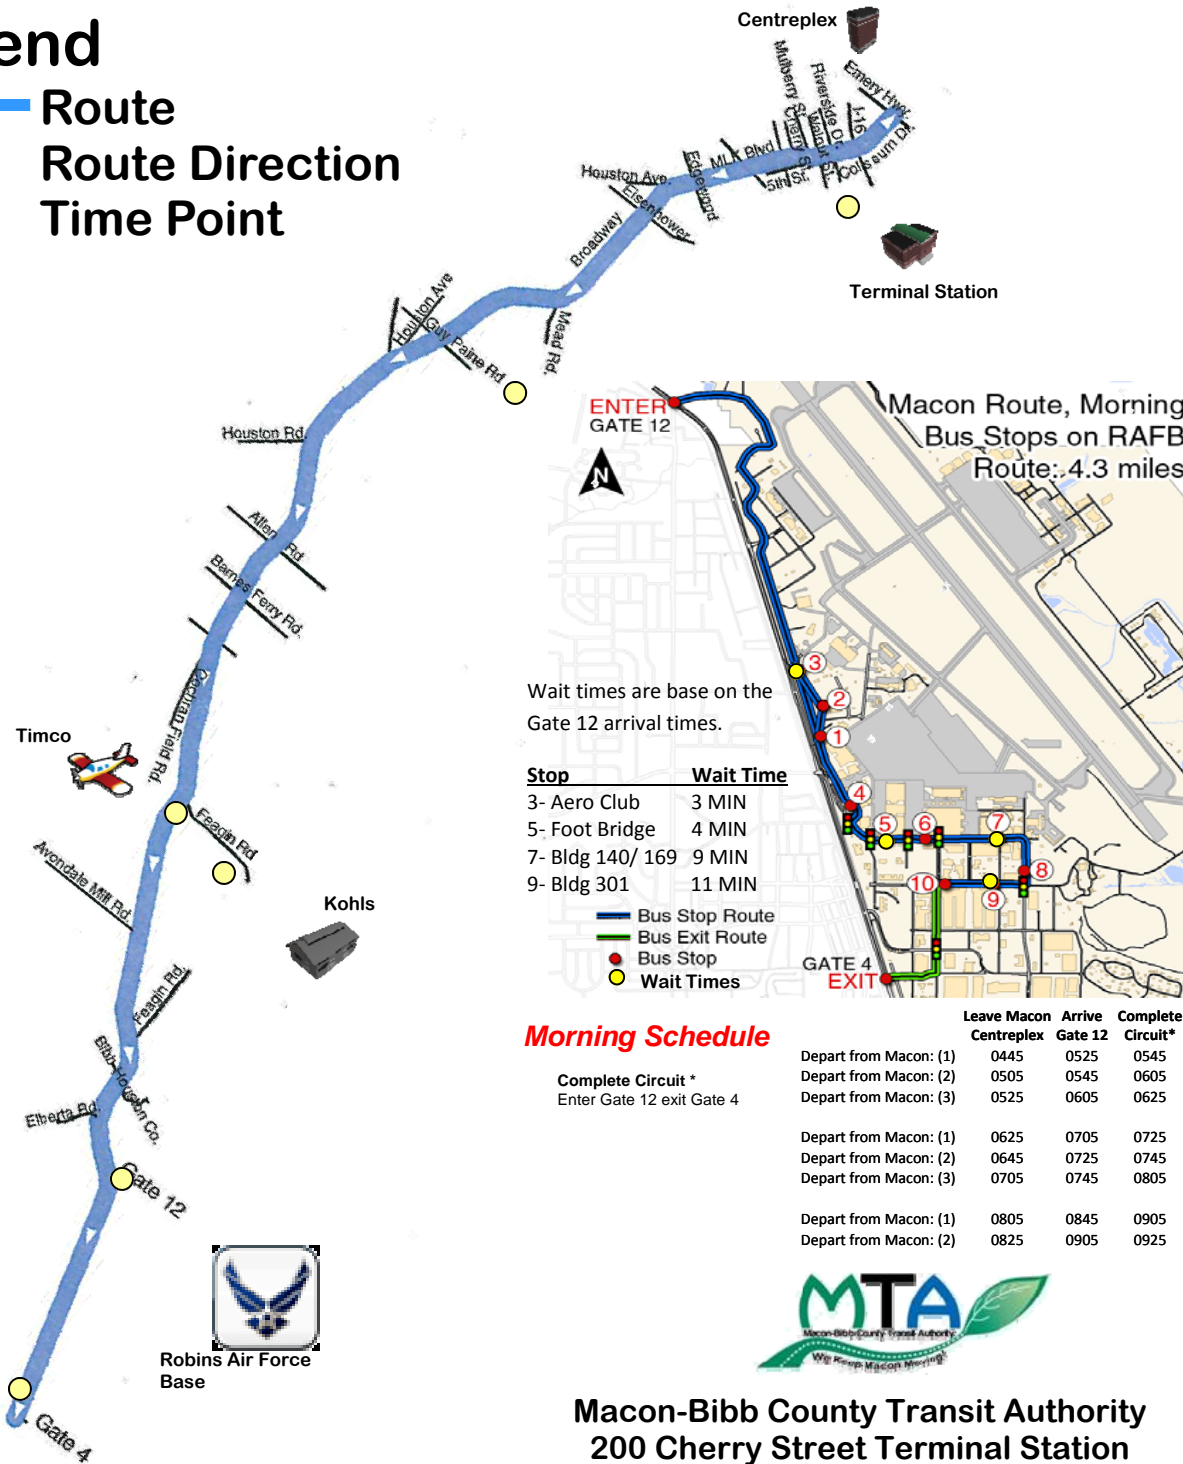

# Legend

-  Route
-  Route Direction
-  Time Point

Wait times are base on the Gate 12 arrival times.

Stop	Wait Time
3- Aero Club	3 MIN
5- Foot Bridge	4 MIN
7- Bldg 140/ 169	9 MIN
9- Bldg 301	11 MIN

# Route 10

**Macon / RAFB / BIRD**